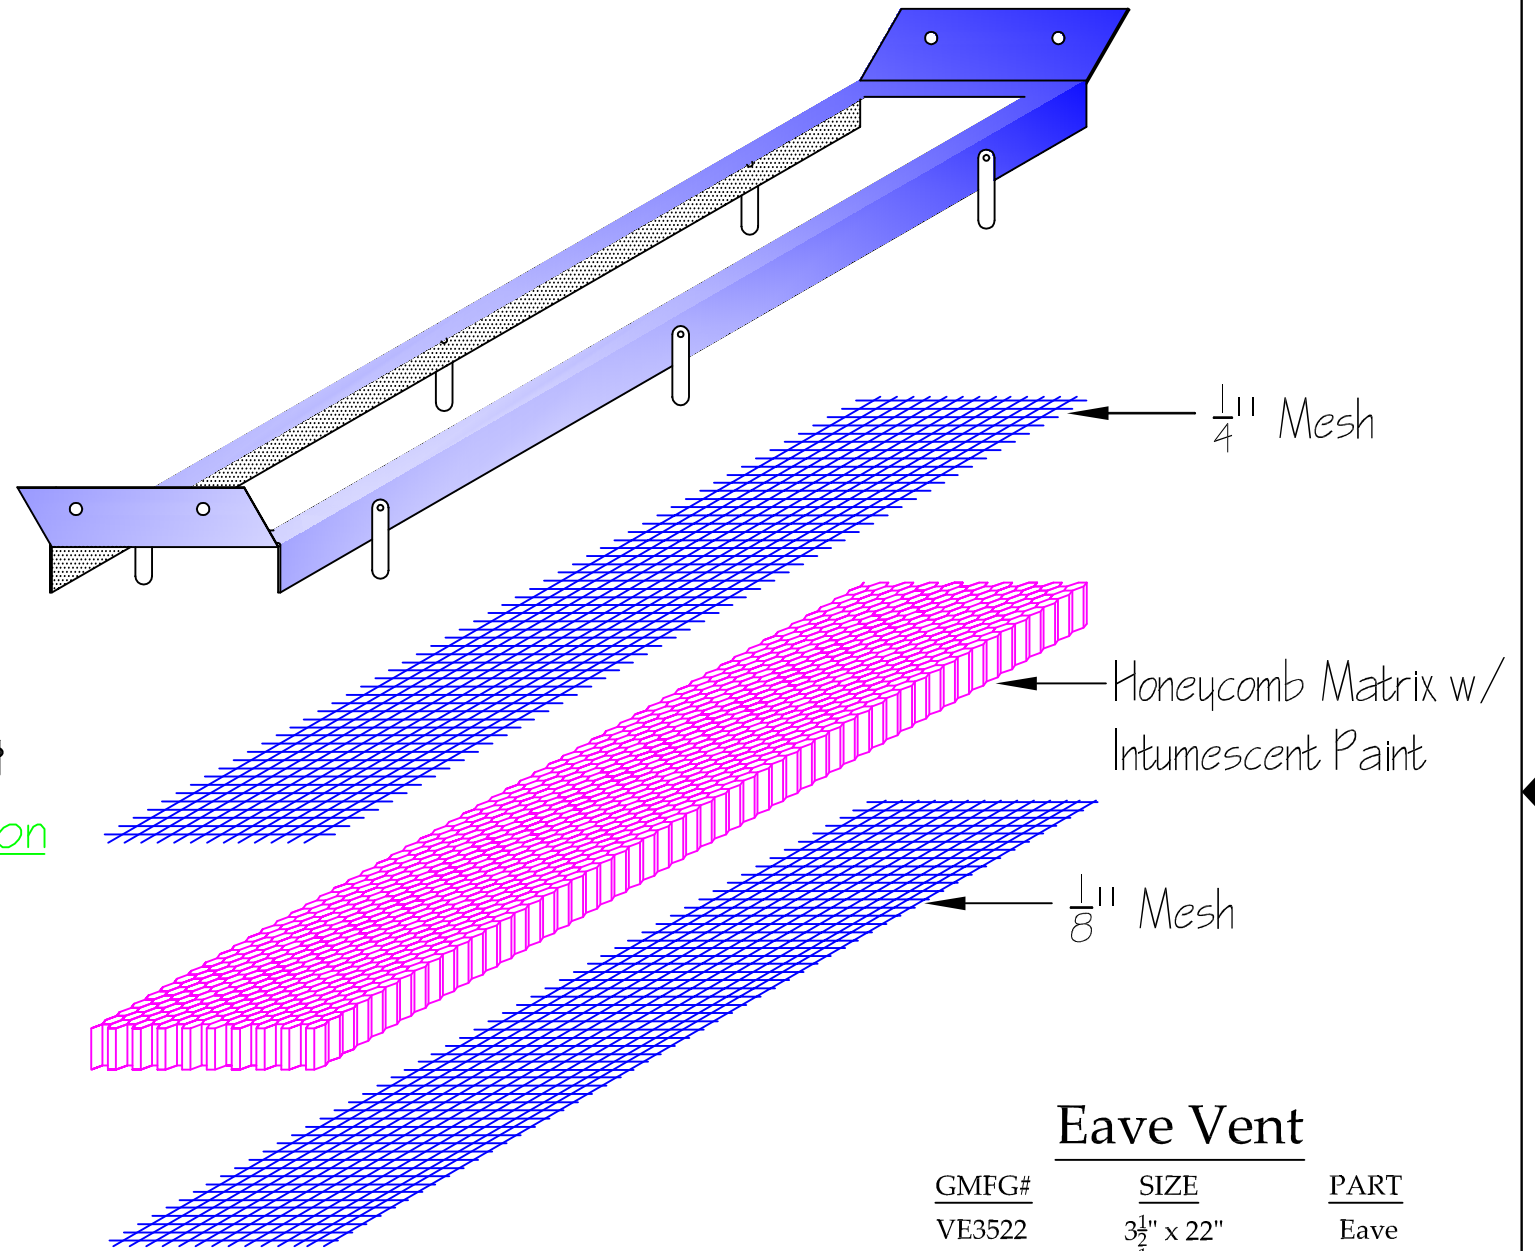

Front Elevation

Side Elevation

Rear Elevation

End Elevation

Eave Vent

GMFG#	SIZE	PART
VE3522	3 1/2" x 22"	Eave
VE5522	5 1/2" x 22"	Eave
VE3514	3 1/2" x 14"	Eave
VE5514	5 1/2" x 14"	Eave

Exclusive Producers of:
Vulcan Vents®
Fire Safe Vents
 916-626-2400 / Fax. 916-647-0477
 P.O. Box 1126 · Loomis CA 95650
 Larry.guntermfg@gmail.com

Eave Vent