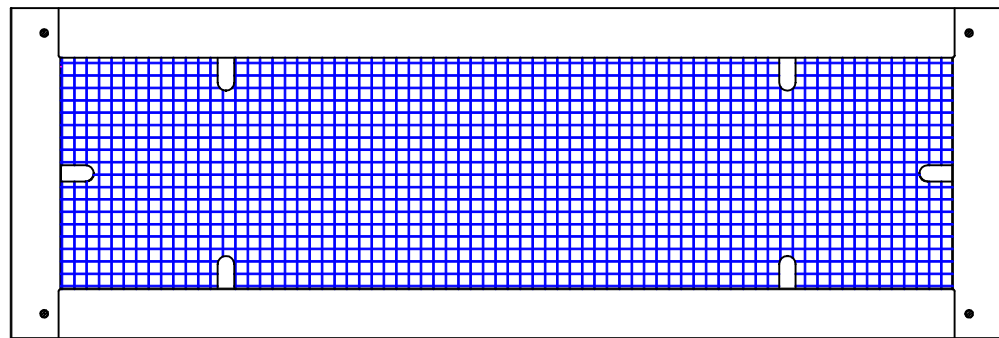

Front Elevation

Side Elevation

Rear Elevation

End Elevation

$\frac{1}{4}$ " Mesh

$\frac{1}{8}$ " Mesh

Honeycomb Matrix w/
Intumescent Paint

Foundation Vent