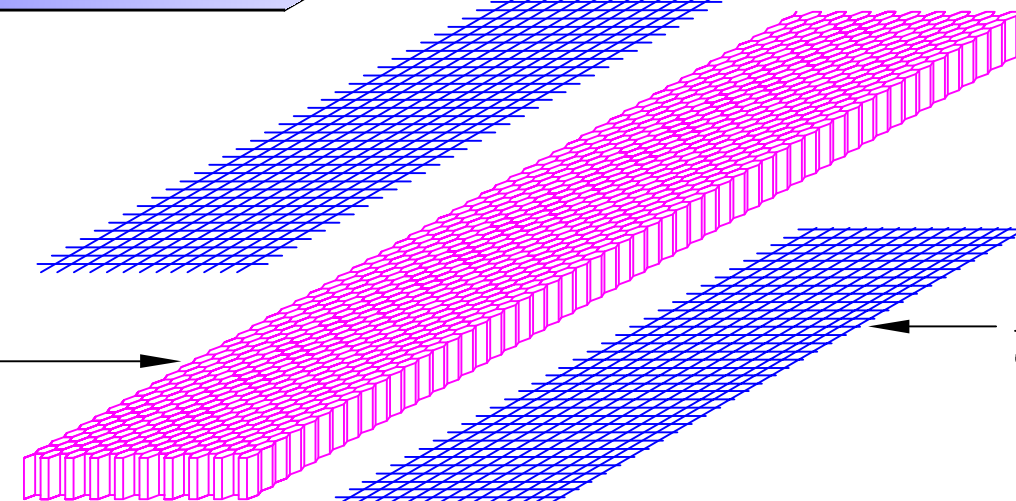

Front Elevation

Side Elevation

Rear Elevation

End Elevation

$\frac{1}{4}$ " Mesh

$\frac{1}{8}$ " Mesh

Honeycomb Matrix w/
Intumescent Paint

Foundation Vent

GMFG#	SIZE	PART
VF414FB	4" x 14"	Foundation
VF614FB	6" x 14"	Foundation
VF814FB	8" x 14"	Foundation

Exclusive Producers of:
Vulcan Vents®
Fire Safe Vents

916-626-2400 / Fax. 916-647-0477
P.O. Box 1126 · Loomis CA 95650
Larry.guntermfg@gmail.com