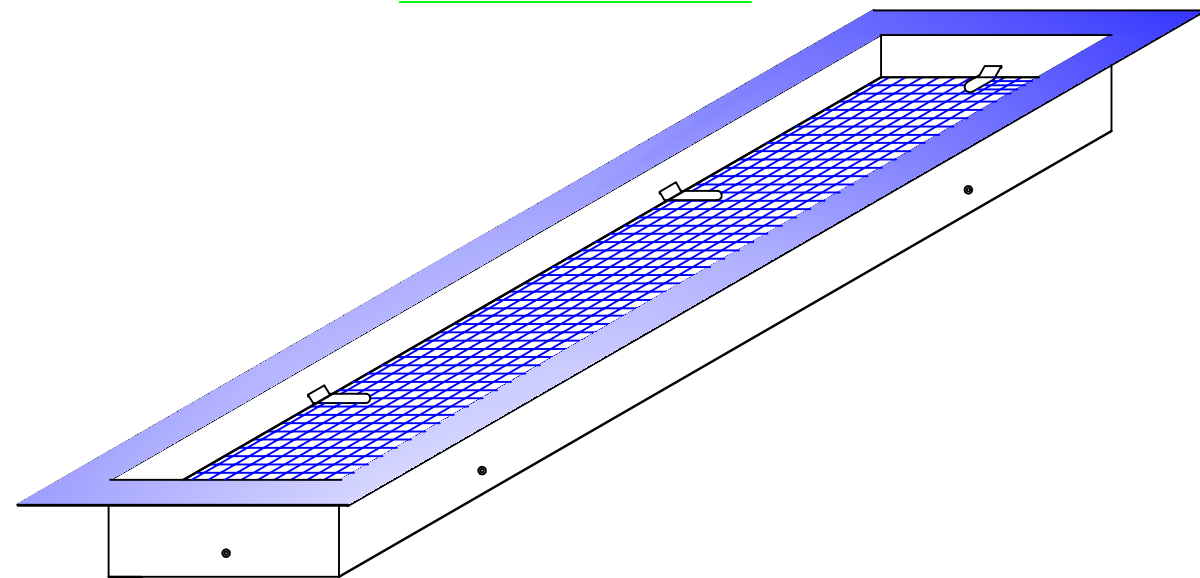

Front Elevation

Side Elevation

Rear Elevation

End Elevation

$\frac{1}{4}$ " Mesh

$\frac{1}{8}$ " Mesh

Honeycomb Matrix w/
Intumescent Paint

Foundation Vent

GMFG#	SIZE	PART
VF414FB	4" x 14"	Foundation
VF614FB	6" x 14"	Foundation
VF814FB	8" x 14"	Foundation

Exclusive Producers of:
Vulcan Vents®
Fire Safe Vents

916-626-2400 / Fax. 916-647-0477
P.O. Box 1126 · Loomis CA 95650
Larry.guntermfg@gmail.com