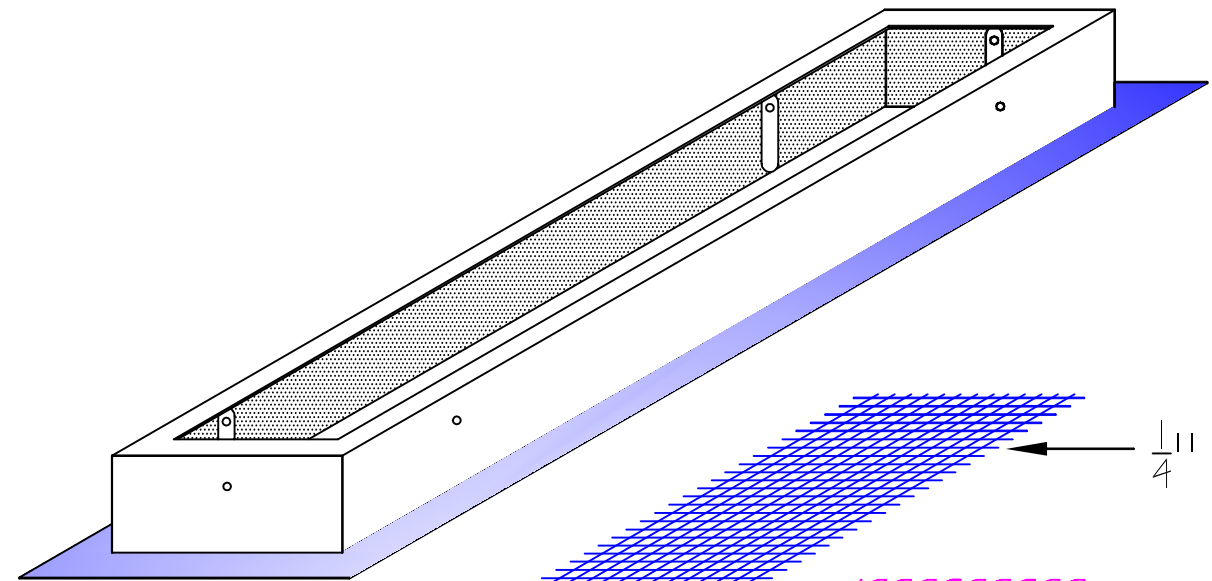

Front Elevation

Side Elevation

Rear Elevation

End Elevation

$\frac{1}{4}$ " Mesh

$\frac{1}{8}$ " Mesh

Honeycomb Matrix w/
Intumescent Paint

Foundation Vent

GMFG#	SIZE	PART
VF414FB	4" x 14"	Foundation
VF614FB	6" x 14"	Foundation
VF814FB	8" x 14"	Foundation

Exclusive Producers of:
Vulcan Vents®
Fire Safe Vents

916-626-2400 / Fax. 916-647-0477
P.O. Box 1126 · Loomis CA 95650
Larry.guntermfg@gmail.com