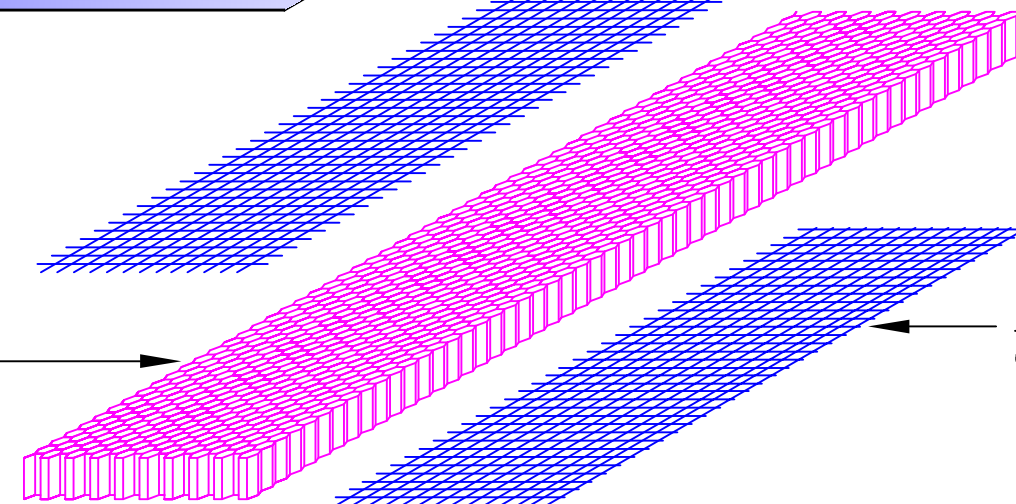

Front Elevation

Side Elevation

Rear Elevation

End Elevation

$\frac{1}{4}$ " Mesh

$\frac{1}{8}$ " Mesh

Honeycomb Matrix w/
Intumescent Paint

Foundation Vent

GMFG#	SIZE	PART
VF414FB	4" x 14"	Foundation
VF614FB	6" x 14"	Foundation
VF814FB	8" x 14"	Foundation

Exclusive Producers of:
Vulcan Vents®
Fire Safe Vents

916-626-2400 / Fax. 916-647-0477
P.O. Box 1126 · Loomis CA 95650
Larry.guntermfg@gmail.com