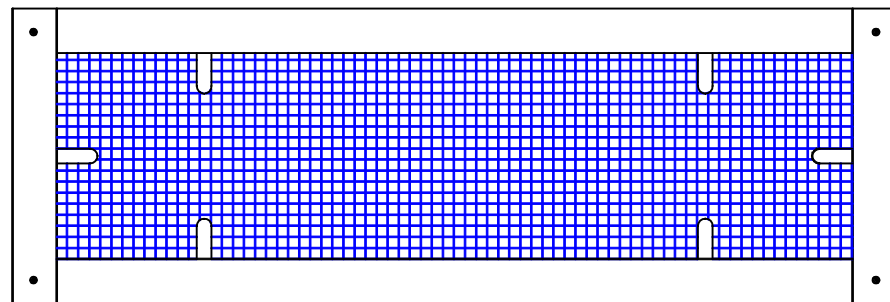

Front Elevation

Side Elevation

Rear Elevation

End Elevation

$\frac{1}{4}$ " Mesh

Honeycomb Matrix w/
Intumescent Paint

$\frac{1}{8}$ " Mesh

Foundation Vent

GMFG#	SIZE	PART
VF414S	4" x 14"	Foundation
VF614S	6" x 14"	Foundation
VF814S	8" x 14"	Foundation

Exclusive Producers of:
Vulcan Vents®
Fire Safe Vents

916-626-2400 / Fax. 916-647-0477
P.O. Box 1126 · Loomis CA 95650
Larry.guntermfg@gmail.com