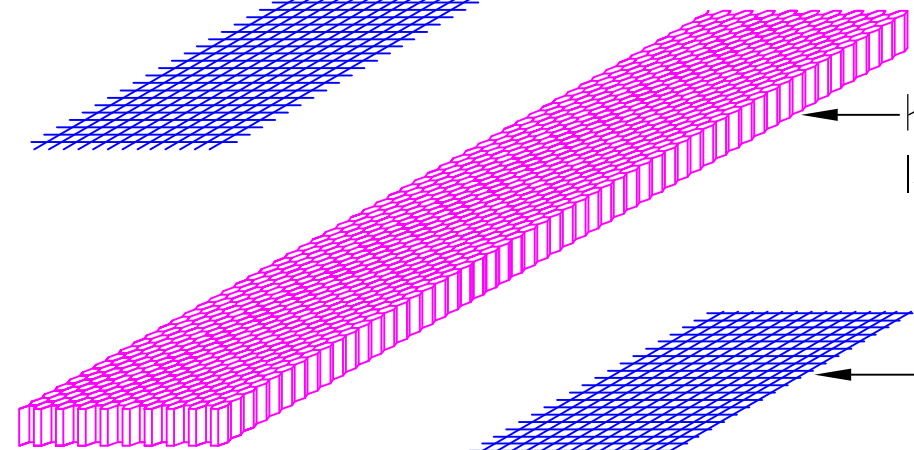

Front Elevation

Side Elevation

Rear Elevation

End Elevation

$\frac{1}{4}$ " Mesh

Honeycomb Matrix w/
Intumescent Paint

$\frac{1}{8}$ " Mesh

Foundation Vent

GMFG#	SIZE	PART
VF414S	4" x 14"	Foundation
VF614S	6" x 14"	Foundation
VF814S	8" x 14"	Foundation

Exclusive Producers of:
Vulcan Vents®
Fire Safe Vents

916-626-2400 / Fax. 916-647-0477
P.O. Box 1126 · Loomis CA 95650
Larry.guntermfg@gmail.com