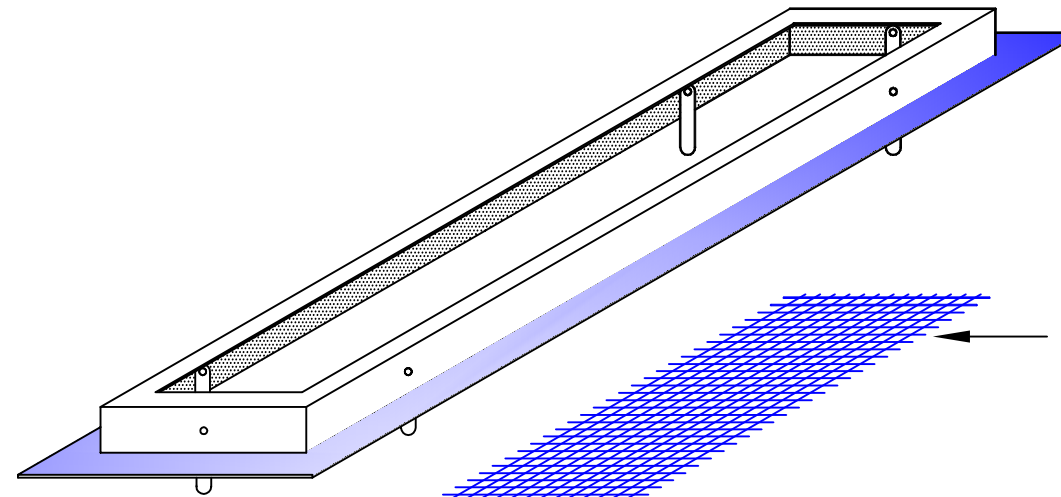

Front Elevation

Side Elevation

Rear Elevation

End Elevation

$\frac{1}{4}$ " Mesh

Honeycomb Matrix w/
Intumescent Paint

$\frac{1}{8}$ " Mesh

Foundation Vent

GMFG#	SIZE	PART
VF414S	4" x 14"	Foundation
VF614S	6" x 14"	Foundation
VF814S	8" x 14"	Foundation

Exclusive Producers of:
Vulcan Vents®
Fire Safe Vents

916-626-2400 / Fax. 916-647-0477
P.O. Box 1126 · Loomis CA 95650
Larry.guntermfg@gmail.com