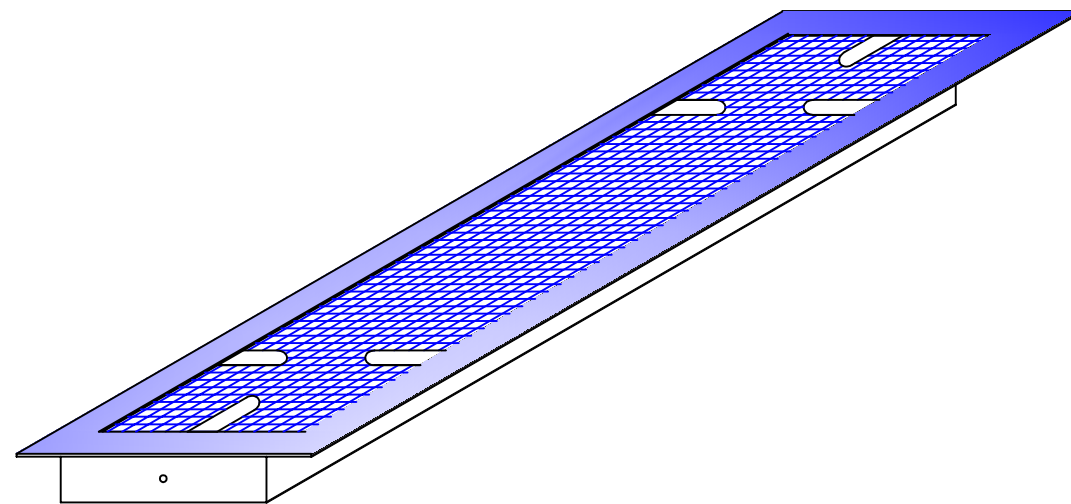

Front Elevation

Side Elevation

Rear Elevation

End Elevation

$\frac{1}{4}$ " Mesh

Honeycomb Matrix w/
Intumescent Paint

$\frac{1}{8}$ " Mesh

Foundation Vent

GMFG#	SIZE	PART
VF414S	4" x 14"	Foundation
VF614S	6" x 14"	Foundation
VF814S	8" x 14"	Foundation

Exclusive Producers of:
Vulcan Vents®
Fire Safe Vents

916-626-2400 / Fax. 916-647-0477
P.O. Box 1126 · Loomis CA 95650
Larry.guntermfg@gmail.com