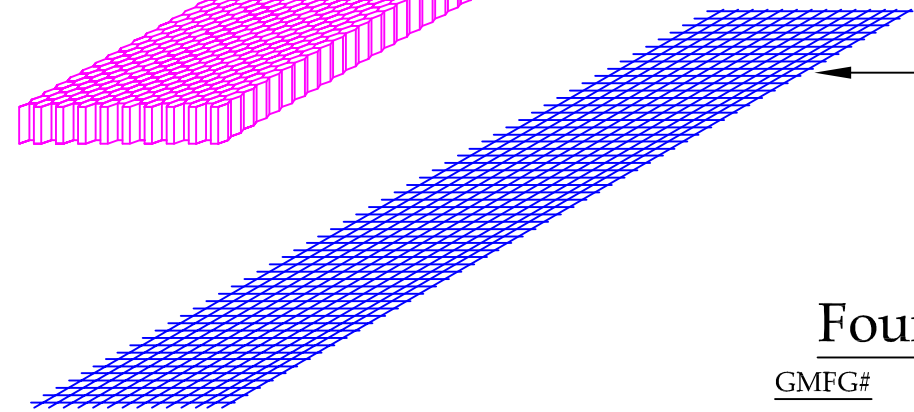

Front Elevation

Side Elevation

Rear Elevation

End Elevation

$\frac{1}{4}$ " Mesh

Honeycomb Matrix w/
Intumescent Paint

$\frac{1}{8}$ " Mesh

Foundation Vent

GMFG#	SIZE	PART
VF414S	4" x 14"	Foundation
VF614S	6" x 14"	Foundation
VF814S	8" x 14"	Foundation

Exclusive Producers of:
Vulcan Vents®
Fire Safe Vents

916-626-2400 / Fax. 916-647-0477
P.O. Box 1126 · Loomis CA 95650
Larry.guntermfg@gmail.com