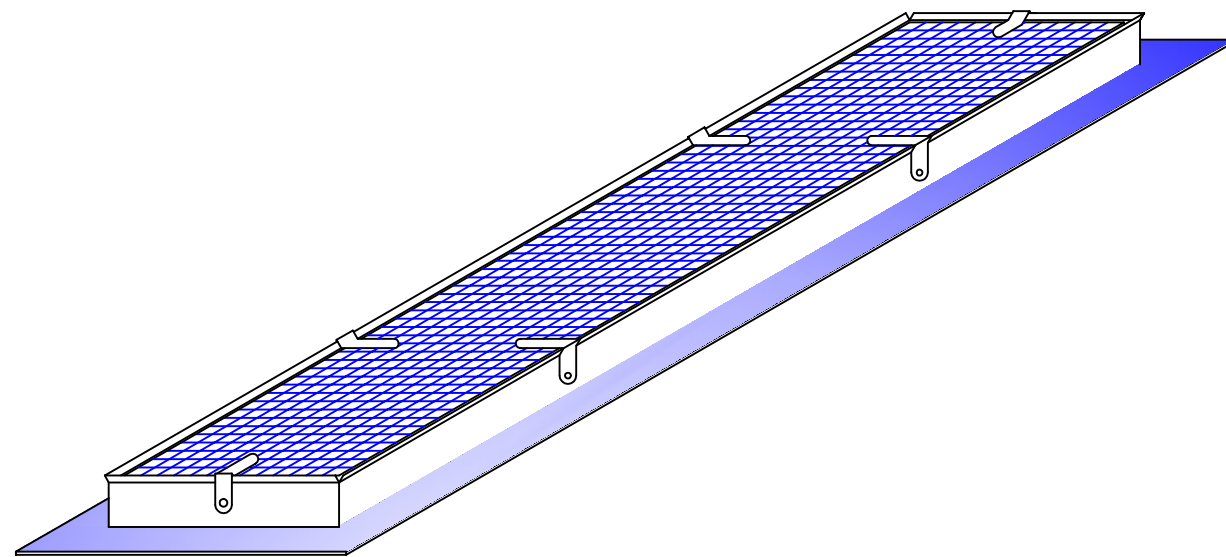

Front Elevation

Side Elevation

Rear Elevation

End Elevation

$\frac{1}{4}$ " Mesh

Honeycomb Matrix w/
Intumescent Paint

$\frac{1}{8}$ " Mesh

Foundation Vent

GMFG#	SIZE	PART
VF414FF	4" x 14"	Foundation
VF614FF	6" x 14"	Foundation
VF814FF	8" x 14"	Foundation

Exclusive Producers of:
Vulcan Vents®
Fire Safe Vents
916-626-2400 / Fax. 916-647-0477
P.O. Box 1126 · Loomis CA 95650
Larry.guntermfg@gmail.com