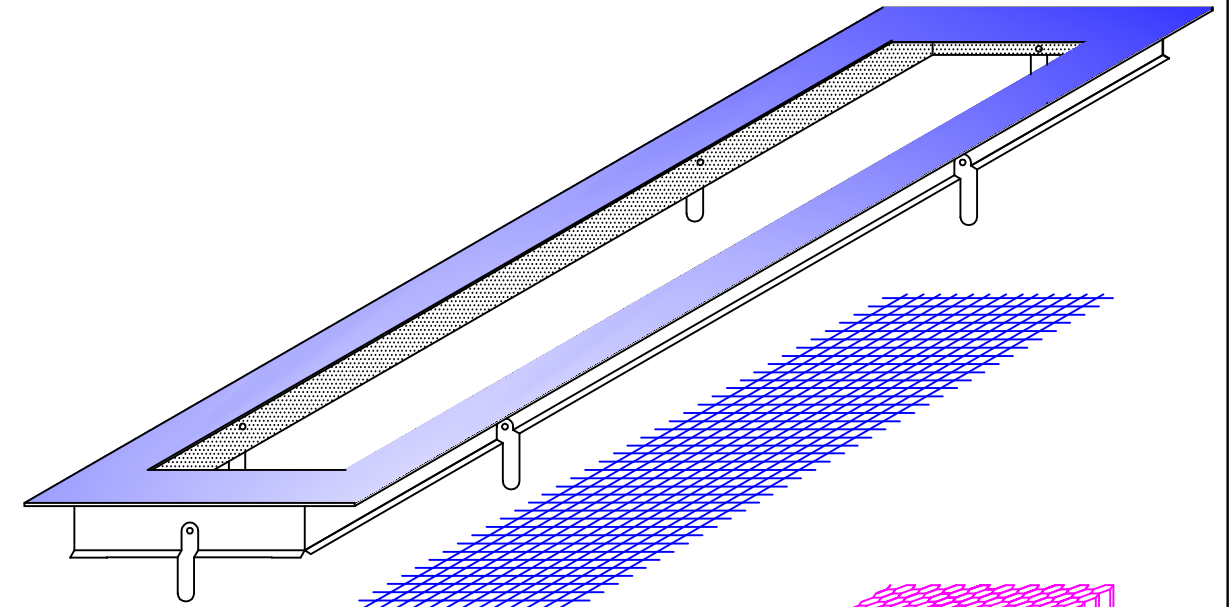

Front Elevation

Side Elevation

Rear Elevation

End Elevation

$\frac{1}{4}$ " Mesh

Honeycomb Matrix w/
Intumescent Paint

$\frac{1}{8}$ " Mesh

Foundation Vent

GMFG#	SIZE	PART
VF414FF	4" x 14"	Foundation
VF614FF	6" x 14"	Foundation
VF814FF	8" x 14"	Foundation

Exclusive Producers of:
Vulcan Vents®
Fire Safe Vents
916-626-2400 / Fax. 916-647-0477
P.O. Box 1126 · Loomis CA 95650
Larry.guntermfg@gmail.com

Woodsiding Foundation Vent