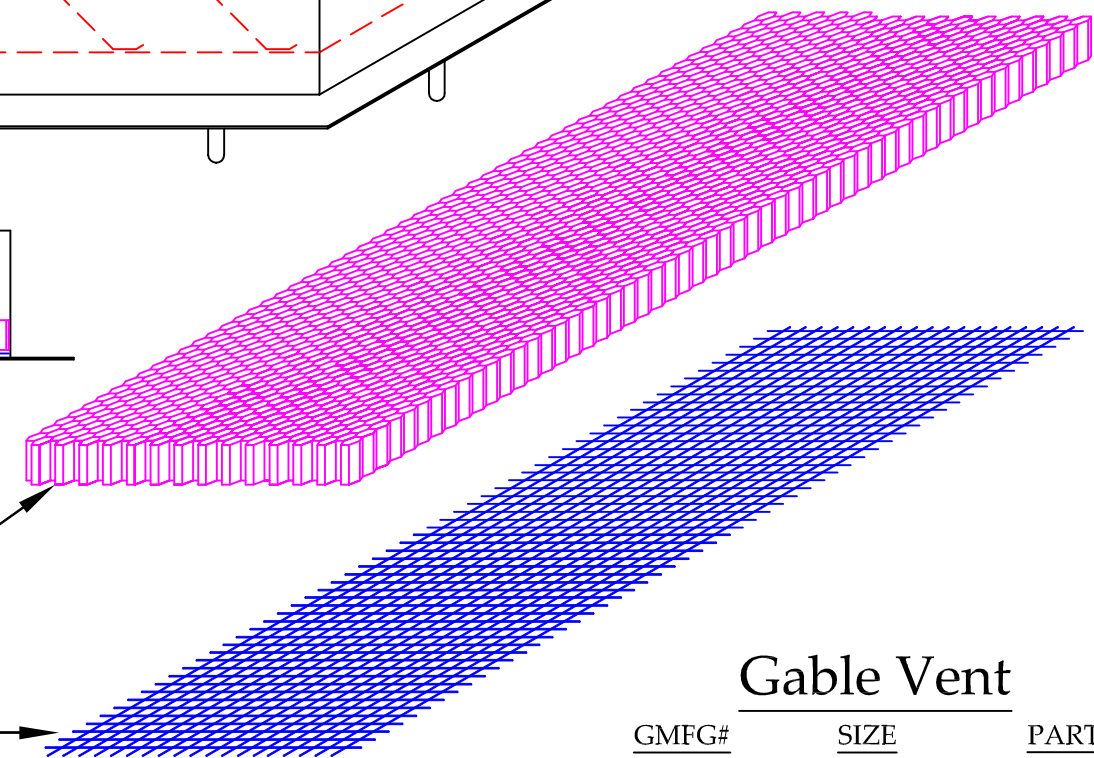

Front Elevation

Side Elevation

Rear Elevation

End Elevation

Honeycomb Matrix w/
Intumescent Paint

$\frac{1}{8}$ " Mesh

Gable Vent

GMFG#	SIZE	PART
VG148R	14" x 8"	Gable
VG1412R	14" x 12"	Gable
VG1418R	14" x 18"	Gable
VG1424R	14" x 24"	Gable