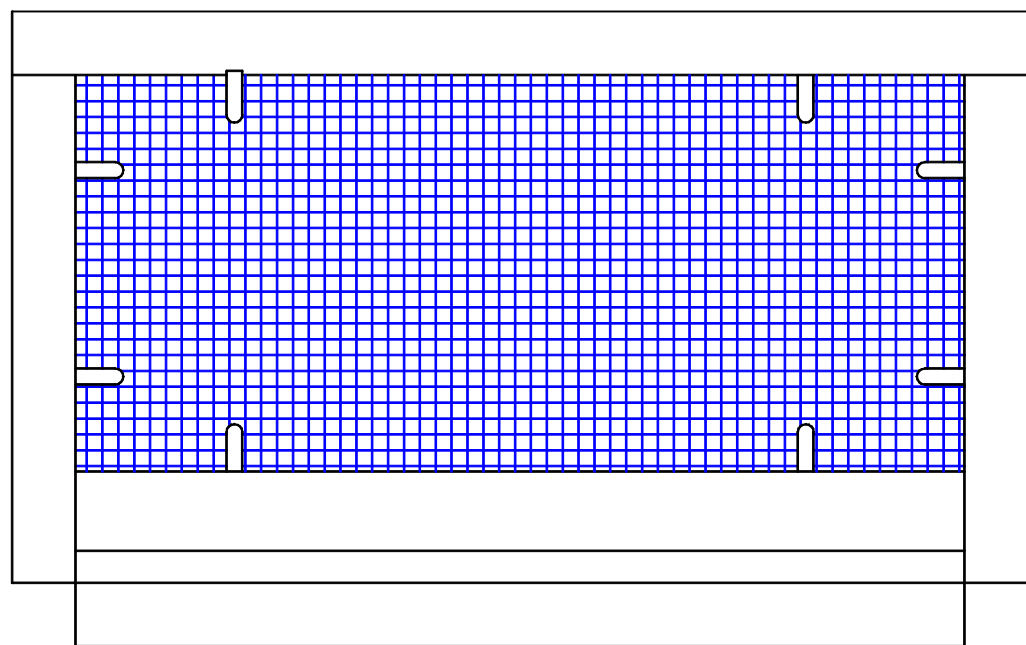

Front Elevation

Side Elevation

Rear Elevation

End Elevation

Honeycomb Matrix w/
Intumescent Paint

$\frac{1}{8}$ " Mesh

Gable Vent

GMFG#	SIZE	PART
VG148R	14" x 8"	Gable
VG1412R	14" x 12"	Gable
VG1418R	14" x 18"	Gable
VG1424R	14" x 24"	Gable