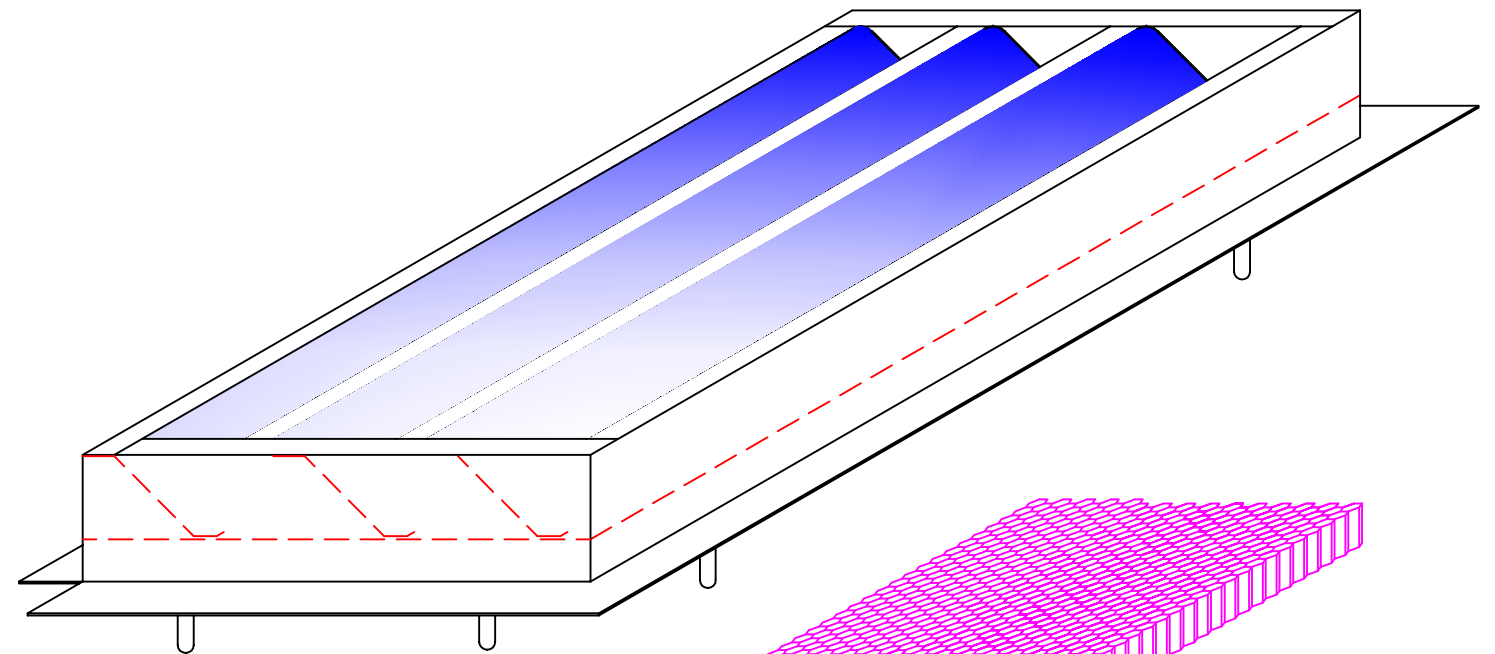

Front Elevation

Side Elevation

Rear Elevation

End Elevation

Honeycomb Matrix w/
Intumescent Paint

$\frac{1}{8}$ " Mesh

Gable Vent

GMFG#	SIZE	PART
VG148R	14" x 8"	Gable
VG1412R	14" x 12"	Gable
VG1418R	14" x 18"	Gable
VG1424R	14" x 24"	Gable