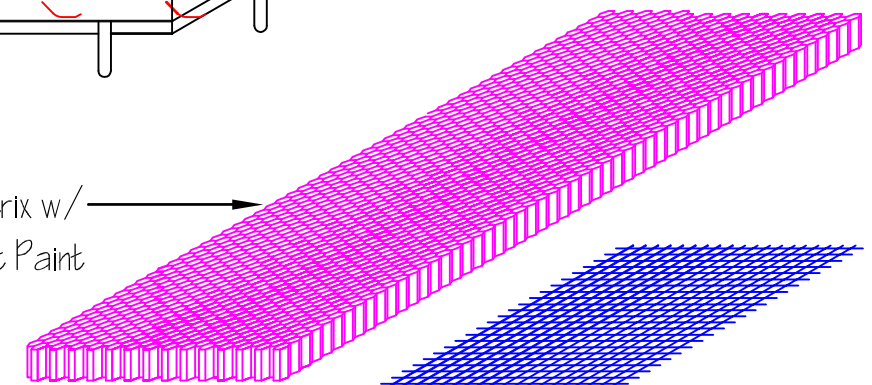

Front Elevation

Side Elevation

Rear Elevation

End Elevation

Honeycomb Matrix w/
Intumescent Paint

$\frac{1}{8}$ " Mesh

Gable Vent

GMFG#	SIZE	PART
VG148FF	14" x 8"	Gable
VG1412FF	14" x 12"	Gable
VG1418FF	14" x 18"	Gable
VG1424FF	14" x 24"	Gable