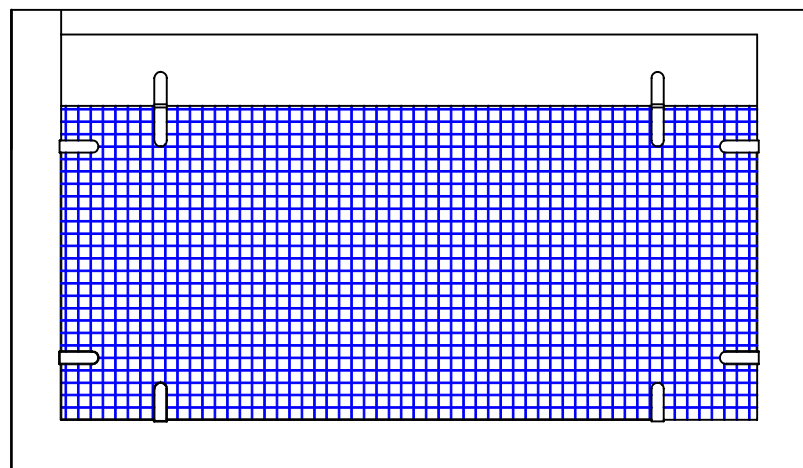

Front Elevation

Side Elevation

Rear Elevation

End Elevation

Honeycomb Matrix w/
Intumescent Paint

$\frac{1}{8}$ " Mesh

Gable Vent

GMFG#	SIZE	PART
VG148FF	14" x 8"	Gable
VG1412FF	14" x 12"	Gable
VG1418FF	14" x 18"	Gable
VG1424FF	14" x 24"	Gable