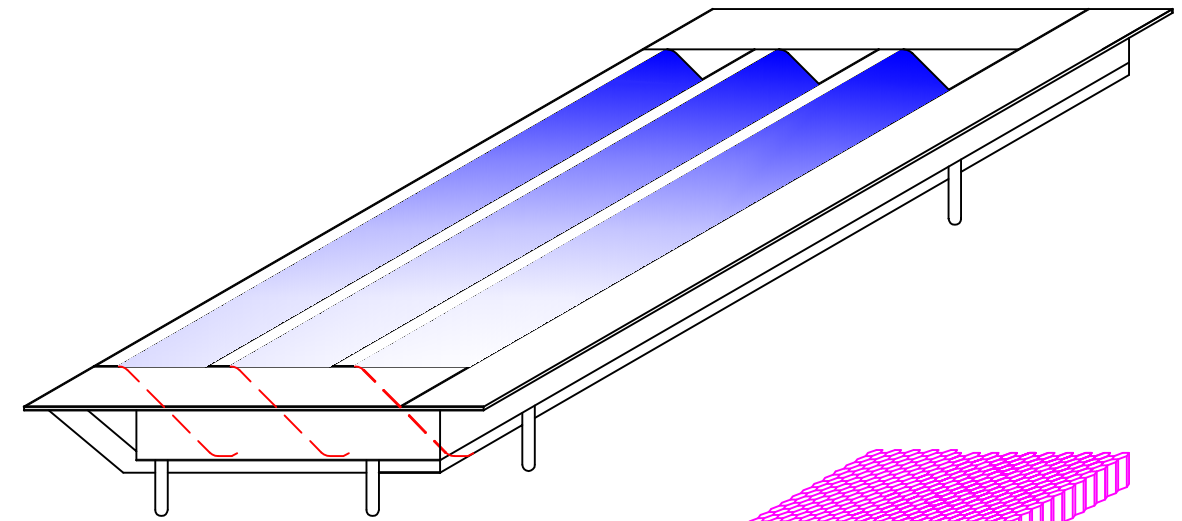

Front Elevation

Side Elevation

Rear Elevation

End Elevation

Honeycomb Matrix w/
Intumescent Paint

$\frac{1}{8}$ " Mesh

Gable Vent

GMFG#	SIZE	PART
VG148FF	14" x 8"	Gable
VG1412FF	14" x 12"	Gable
VG1418FF	14" x 18"	Gable
VG1424FF	14" x 24"	Gable